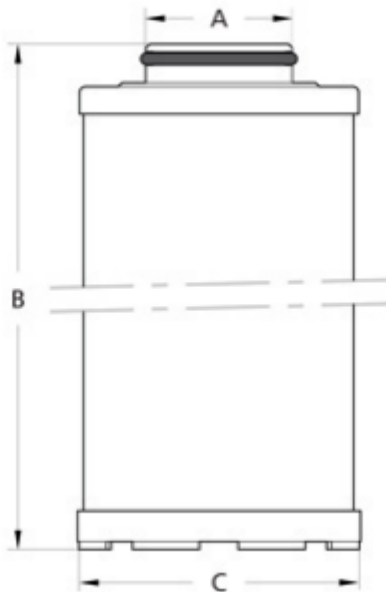

Technical Data Sheet

Item Description	
Edmac reference	3004052761
OEM reference	DE0216XA

Technical Specifications	
Housing part no.	216 HF
Original Manufacturer	Deltech
Grade Description	0,01 micron filtration
Number of Elements	1
Dimensions (length)	
A Connection	50.500 mm
B Overall height	325.000 mm
C Bottom end cap	80.000 mm